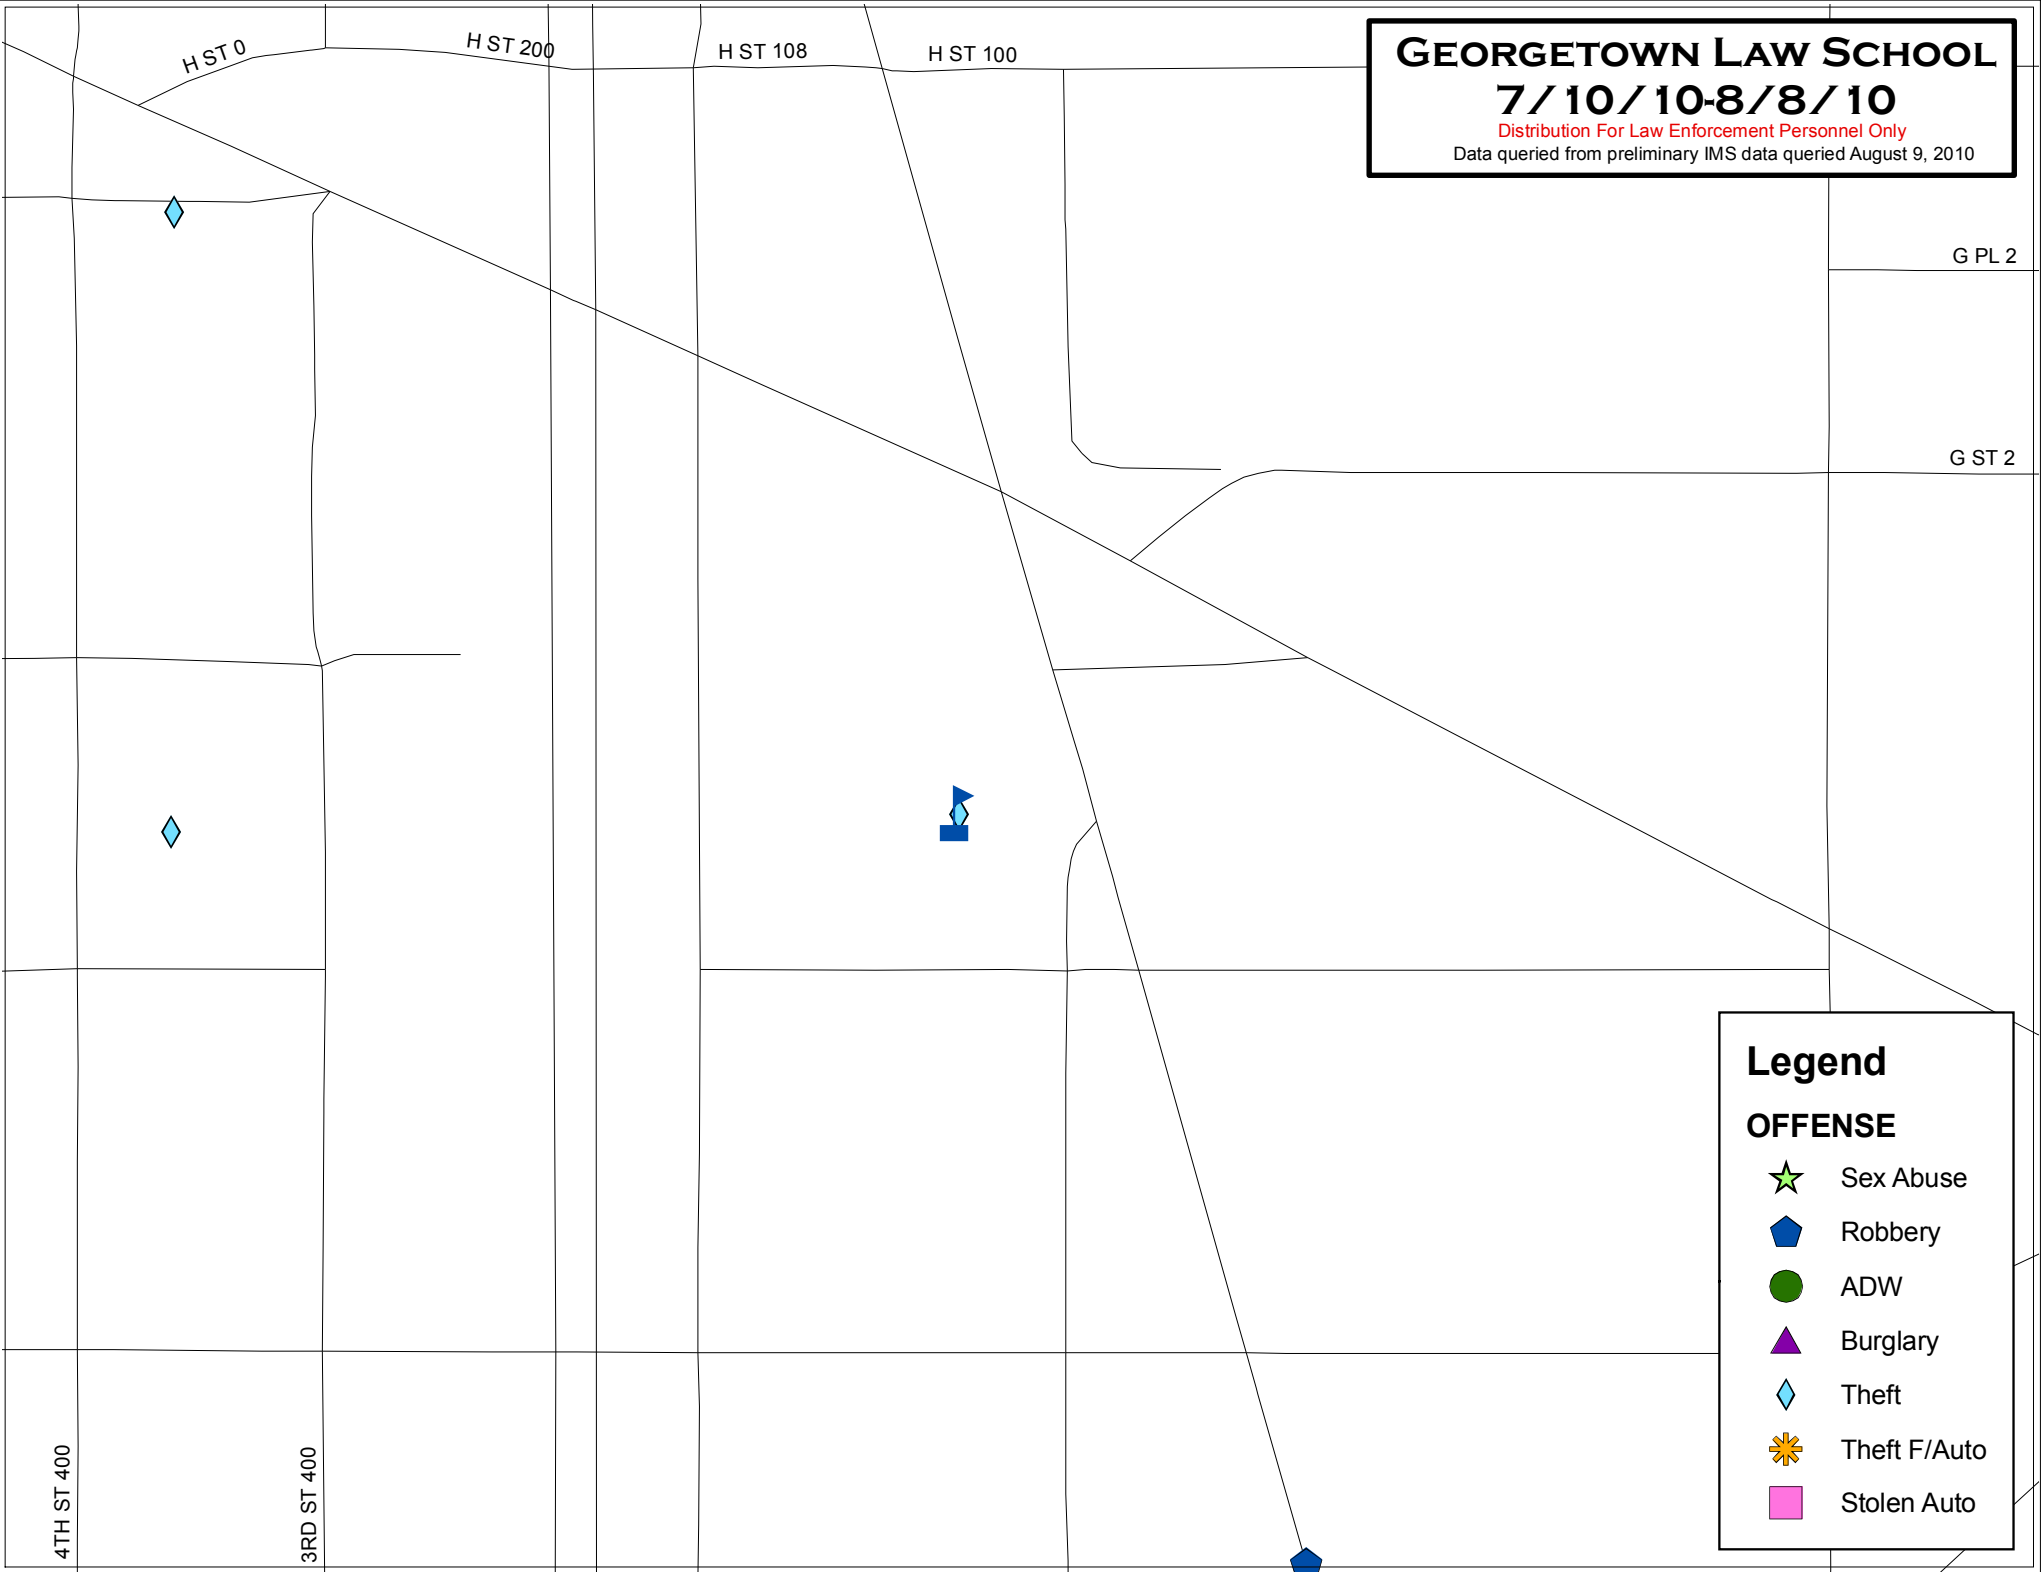

GEORGETOWN LAW SCHOOL
7/10/10-8/8/10
Distribution For Law Enforcement Personnel Only
Data queried from preliminary IMS data queried August 9, 2010

Legend

OFFENSE

- ☆ Sex Abuse
- ⬠ Robbery
- ADW
- ▲ Burglary
- ◆ Theft
- ✱ Theft F/Auto
- Stolen Auto