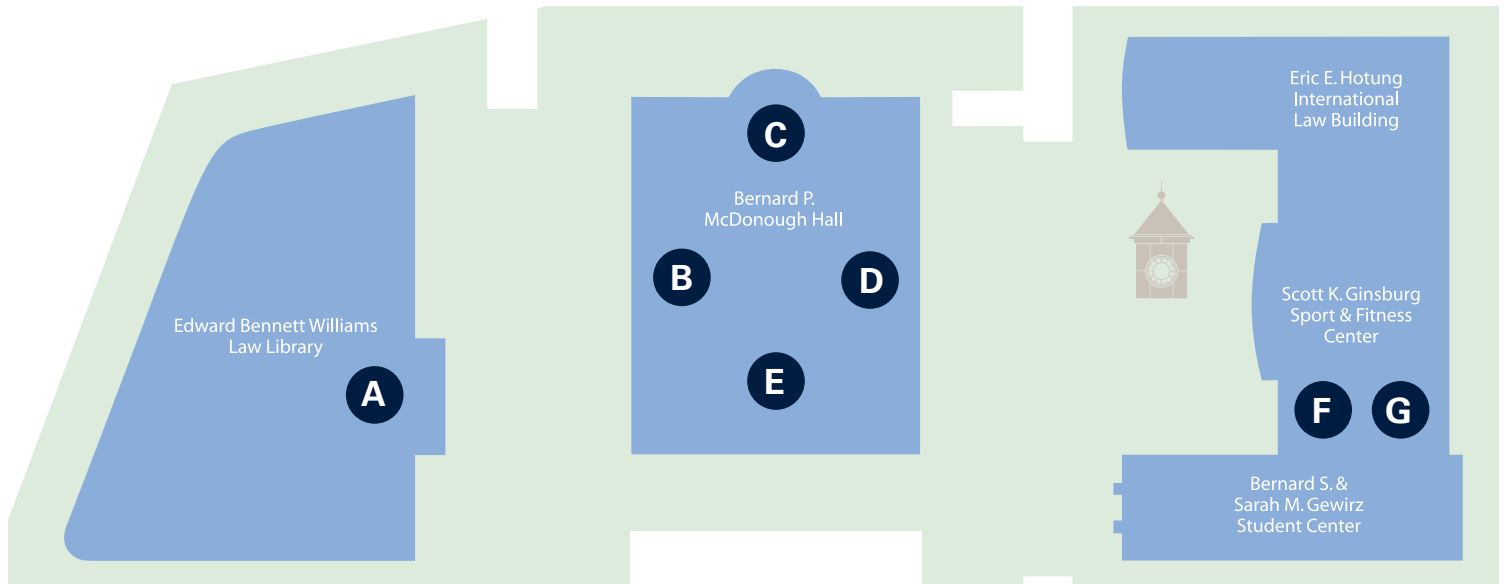

GEORGETOWN LAW

Gender Inclusive Restrooms on Campus

- A** 2nd Floor (entry level), opening to the left when facing the Oakley Reading Room
- B** 4th Floor, next to Room 482
- C** Level P2, behind Hart Auditorium, 2B-11F
- D** 1st Floor, between rooms 121 & 125 (2 restrooms)
- E** 2nd Floor, next to Room 203
- F** 2nd Floor, next to Room 2109 (2 restrooms)
- G** 1st Floor, next to Women's locker room (gym members only)